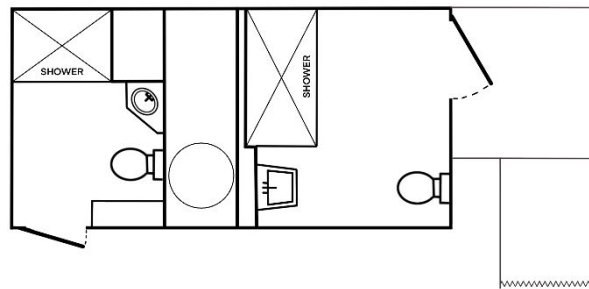

Features

- Air Conditioning
- Heat
- Hot Water System
- Lights
- ADA Compliant Interior Handrails
- Winterized for Year-Round Use
- Mirrors
- Stereo