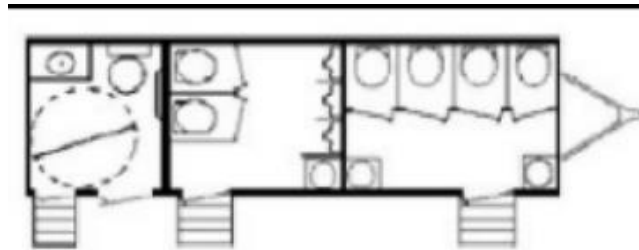

ADA + 9-Stall Restroom Trailer

Handicap Accommodations

- China Flushing Water Saver Stools (1)
- Sinks (1)

Women's Accommodations

- China Flushing Water Saver Stools (4)
- Sinks (2)

Men's Accommodations

- China Flushing Water Saver Stools (2)
- Urinal (3)
- Sinks (2)

Dimensions

- 29' x 8'6"

Requirements

- 20-amp, 110 volt dedicated electrical connection.
  - 2-3 required for summer use
  - 3-4 required for winter use
- Water supply via a standard garden hose.

** Male, Female, and/or Unisex Gender Signs Available Upon Request **